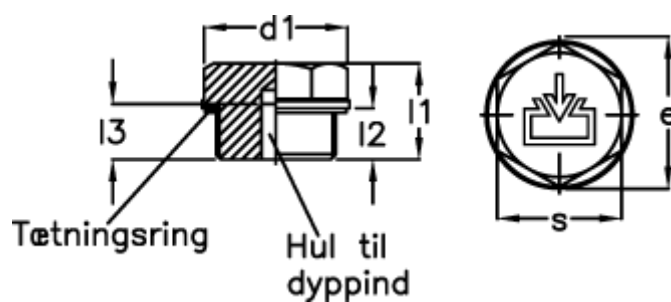

Article number: 20245523

Description: E+G

Threaded plug GN 742-40-G1-ES-1

## Measures

$d1 = 40$

$d2 = G1$

$d4 = M5$

$e = 37.0$

$l1 = 19.5$

$l2 = 11.0$

$s = 32$